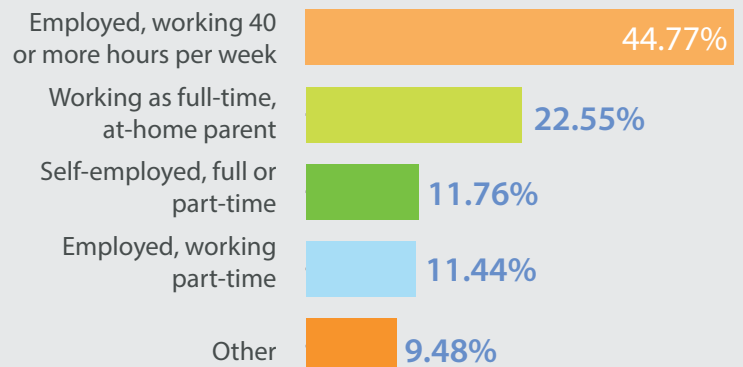

READER SURVEY

nwa Motherload.com

Where moms click!

reader demographics

MARITAL STATUS

*widowed, separated, domestic partner/civil union, single with significant other, single and never married

HOUSEHOLD INCOME

AUDIENCE AGE

HOME OWNERSHIP

WORKING STATUS

AGES OF CHILDREN

SITE VISITS BY MEDIA TYPE

MEDIA USAGE

USERS SAY THEY