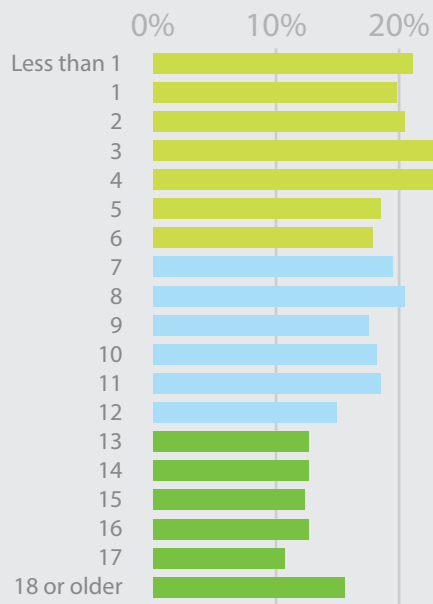

READER SURVEY

nwa Motherload.com

Where moms click!

reader demographics

MARITAL STATUS

*widowed, separated, domestic partner/civil union, single with significant other, single and never married

HOUSEHOLD INCOME

AUDIENCE AGE

HOME OWNERSHIP

WORKING STATUS

AGES OF CHILDREN

SITE VISITS BY MEDIA TYPE

MEDIA USAGE

USERS SAY THEY