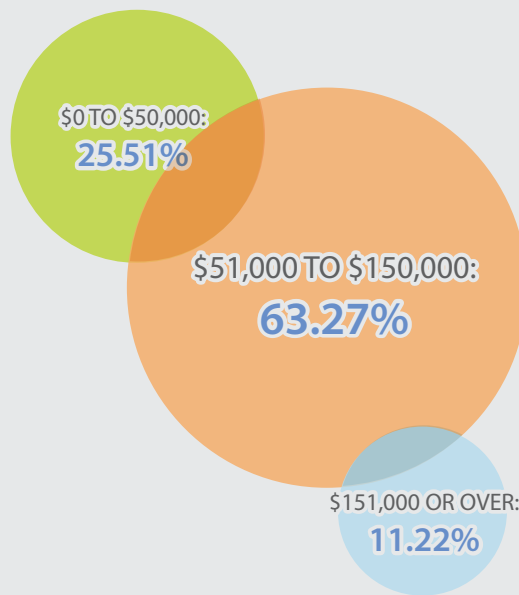

READER SURVEY

nwa Motherload.com

Where moms click!

reader demographics

MARITAL STATUS

*widowed, separated, domestic partner/civil union, single with significant other, single and never married

HOUSEHOLD INCOME

AUDIENCE AGE

HOME OWNERSHIP

WORKING STATUS

AGES OF CHILDREN

SITE VISITS BY MEDIA TYPE

MEDIA USAGE

USERS SAY THEY