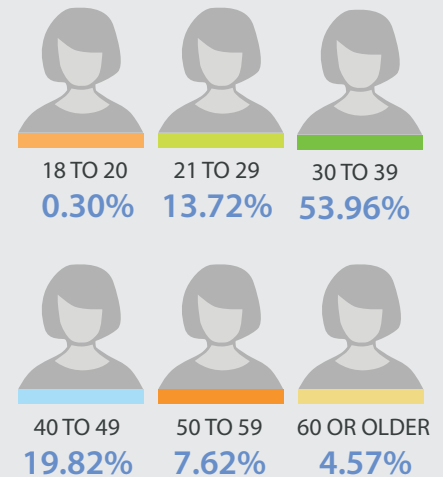

READER SURVEY

nwa Motherload.com

Where moms click!

reader demographics

MARITAL STATUS

*widowed, separated, domestic partner/civil union, single with significant other, single and never married

HOUSEHOLD INCOME

AUDIENCE AGE

HOME OWNERSHIP

WORKING STATUS

AGES OF CHILDREN

SITE VISITS BY MEDIA TYPE

MEDIA USAGE

USERS SAY THEY