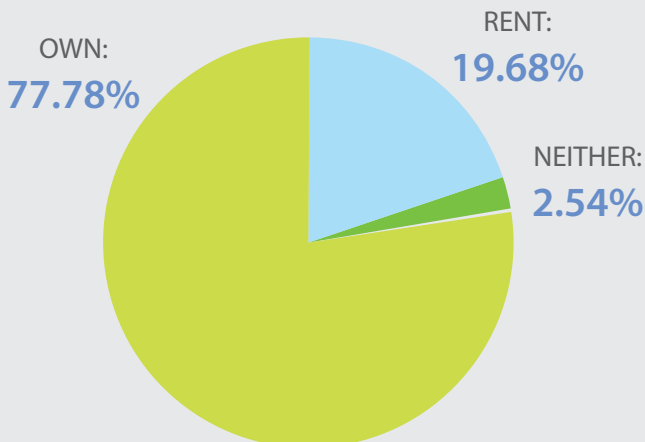

READER SURVEY

nwa Motherload.com

Where moms click!

reader demographics

MARITAL STATUS

*widowed, separated, domestic partner/civil union, single with significant other, single and never married

HOUSEHOLD INCOME

AUDIENCE AGE

HOME OWNERSHIP

WORKING STATUS

AGES OF CHILDREN

SITE VISITS BY MEDIA TYPE

MEDIA USAGE

USERS SAY THEY